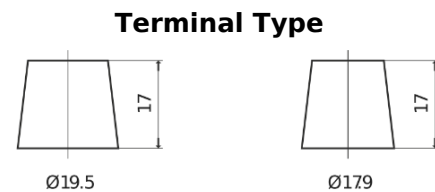

**Product overview**

Batteries for Trucks, Buses, Construction, Agriculture

**PowerPRO Agri&Construction EJ2353**

Part number	EJ2353
Technology	Flooded
EAN/GTIN	3661024036924
Voltage	12 V
Capacity	235.0 Ah
CCA	1450 A
Length	518 mm
Width	274 mm
Height	240 mm
Box size	D06
Polarity	ETN 3
Terminal Type	EN taper post
Hold Down	B0
Weights (subject of variation)	59.70 kg