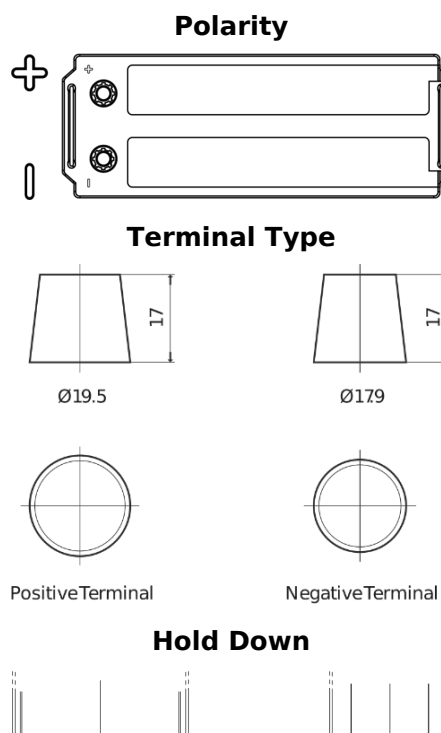

**Product overview**

Batteries for Trucks, Buses, Construction, Agriculture

**PowerPRO Agri&Construction EJ1523**

Part number	EJ1523
Technology	Flooded
EAN/GTIN	3661024036900
Voltage	12 V
Capacity	152.0 Ah
CCA	1130 A
Length	513 mm
Width	189 mm
Height	223 mm
Box size	D04
Polarity	ETN 3
Terminal Type	EN taper post
Hold Down	B0
Weights (subject of variation)	40.30 kg