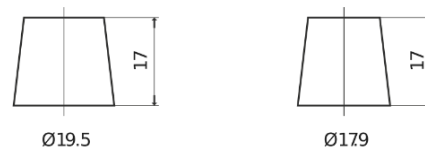

**Product overview**

Batteries for Trucks, Buses, Construction, Agriculture

**PowerPRO Agri&Construction EJ1000**

Part number	EJ1000
Technology	Flooded
EAN/GTIN	3661024036986
Voltage	12 V
Capacity	100.0 Ah
CCA	850 A
Length	353 mm
Width	175 mm
Height	190 mm
Box size	L05
Polarity	ETN 0
Terminal Type	EN taper post
Hold Down	B13
Weights (subject of variation)	21.80 kg

**Polarity**

**Terminal Type**

Positive Terminal

Negative Terminal

**Hold Down**

Design, features and specifications are subject to change without notice. We disclaim any representation or warranty, express or implied, concerning the data or recommendations, and in no event shall be liable for any loss or damage claimed to have arisen as a result. Some products may not be available in your local market.