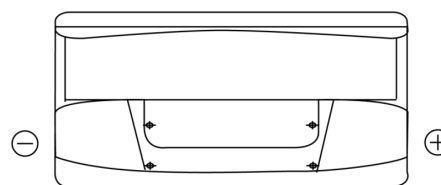

**Product overview**

Batteries for Trucks, Buses, Construction, Agriculture

**PowerPRO Agri&Construction EJ1000**

Part number	EJ1000
Technology	Flooded
EAN/GTIN	3661024036986
Voltage	12 V
Capacity	100.0 Ah
CCA	850 A
Length	353 mm
Width	175 mm
Height	190 mm
Box size	L05
Polarity	ETN 0
Terminal Type	EN taper post
Hold Down	B13
Weights (subject of variation)	21.80 kg

**Polarity**

**Terminal Type**

Positive Terminal

Negative Terminal

**Hold Down**

Design, features and specifications are subject to change without notice. We disclaim any representation or warranty, express or implied, concerning the data or recommendations, and in no event shall be liable for any loss or damage claimed to have arisen as a result. Some products may not be available in your local market.