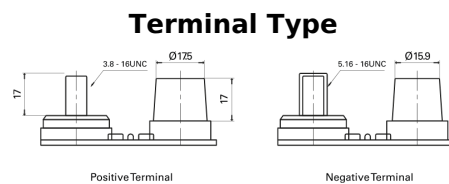

**Product overview**

Batteries for Trucks, Buses, Construction, Agriculture

**PowerPRO Agri&Construction EJ050C**

Part number	EJ050C
Technology	AGM
EAN/GTIN	3661024036979
Voltage	12 V
Capacity	50.0 Ah
CCA	800 A
Length	260 mm
Width	173 mm
Height	206 mm
Box size	G34
Polarity	ETN 1
Terminal Type	SAE M 3/8"- 5/16" taper&stud
Hold Down	B7
Weights (subject of variation)	17.90 kg