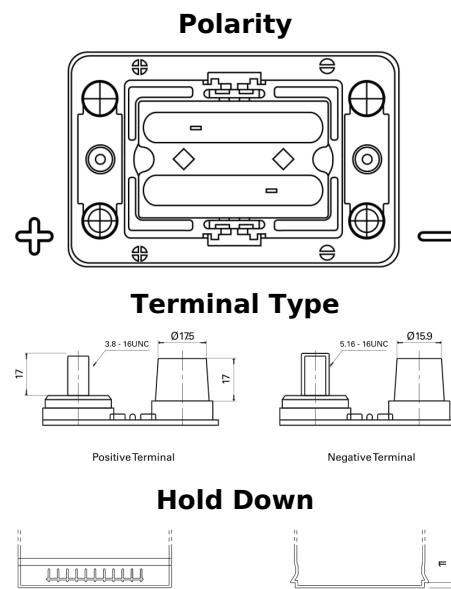

**Product overview**

Batteries for Trucks, Buses, Construction, Agriculture

**PowerPRO Agri&Construction EJ050C**

Part number	EJ050C
Technology	AGM
EAN/GTIN	3661024036979
Voltage	12 V
Capacity	50.0 Ah
CCA	800 A
Length	260 mm
Width	173 mm
Height	206 mm
Box size	G34
Polarity	ETN 1
Terminal Type	SAE M 3/8"- 5/16" taper&stud
Hold Down	B7
Weights (subject of variation)	17.90 kg