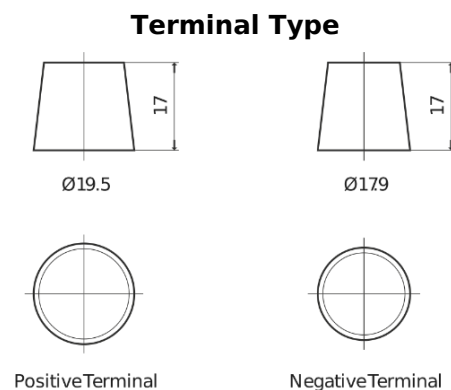

Product overview

Batteries for Trucks, Buses, Construction, Agriculture

StartPRO EG2254

Part number	EG2254
Technology	Flooded
EAN/GTIN	3661024037556
Voltage	12 V
Capacity	225.0 Ah
CCA	1200 A
Length	518 mm
Width	274 mm
Height	240 mm
Box size	D06
Polarity	ETN 4
Terminal Type	EN taper post
Hold Down	B0
Weights (subject of variation)	54.90 kg