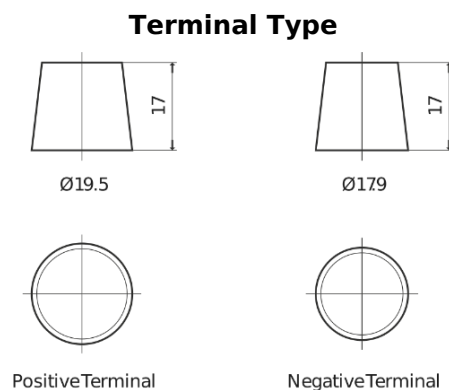

Product overview

Batteries for Trucks, Buses, Construction, Agriculture

StartPRO EG2254

Part number	EG2254
Technology	Flooded
EAN/GTIN	3661024037556
Voltage	12 V
Capacity	225.0 Ah
CCA	1200 A
Length	518 mm
Width	274 mm
Height	240 mm
Box size	D06
Polarity	ETN 4
Terminal Type	EN taper post
Hold Down	B0
Weights (subject of variation)	54.90 kg