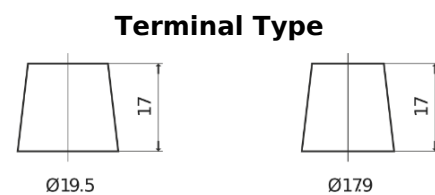

Product overview

Batteries for Trucks, Buses, Construction, Agriculture

StartPRO EG2253

Part number	EG2253
Technology	Flooded
EAN/GTIN	3661024037549
Voltage	12 V
Capacity	225.0 Ah
CCA	1200 A
Length	518 mm
Width	274 mm
Height	240 mm
Box size	D06
Polarity	ETN 3
Terminal Type	EN taper post
Hold Down	B0
Weights (subject of variation)	54.90 kg