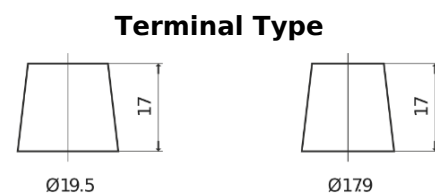

**Product overview**

Batteries for Trucks, Buses, Construction, Agriculture

**StartPRO EG2253**

Part number	EG2253
Technology	Flooded
EAN/GTIN	3661024037549
Voltage	12 V
Capacity	225.0 Ah
CCA	1200 A
Length	518 mm
Width	274 mm
Height	240 mm
Box size	D06
Polarity	ETN 3
Terminal Type	EN taper post
Hold Down	B0
Weights (subject of variation)	54.90 kg