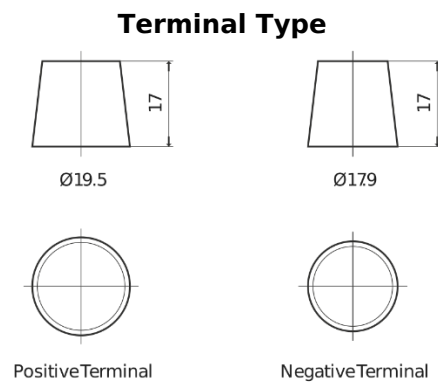

Product overview

Batteries for Trucks, Buses, Construction, Agriculture

StartPRO EG1806

Part number	EG1806
Technology	Flooded
EAN/GTIN	3661024035507
Voltage	12 V
Capacity	180.0 Ah
CCA	1000 A
Length	510 mm
Width	218 mm
Height	225 mm
Box size	D09
Polarity	ETN 4
Terminal Type	EN taper post
Hold Down	B3
Weights (subject of variation)	43.00 kg