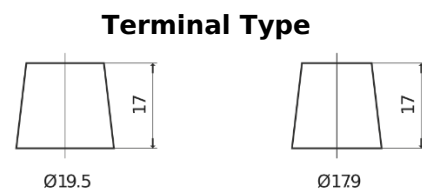

Product overview

Batteries for Trucks, Buses, Construction, Agriculture

EndurancePRO EFB FX2253

Part number	FX2253
Technology	EFB
EAN/GTIN	3661024046480
Voltage	12 V
Capacity	225 Ah
CCA	1150 A
Length	518 mm
Width	274 mm
Height	240 mm
Box size	D06
Polarity	ETN 3
Terminal Type	EN taper post
Hold Down	B0
Weights (subject of variation)	60.10 kg