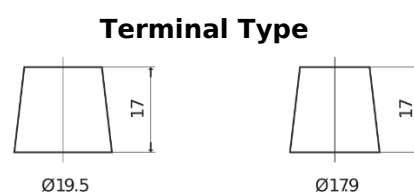

Product overview

Batteries for Trucks, Buses, Construction, Agriculture

StartPRO EG1803

Part number	EG1803
Technology	Flooded
EAN/GTIN	3661024035446
Voltage	12 V
Capacity	180.0 Ah
CCA	1000 A
Length	513 mm
Width	223 mm
Height	223 mm
Box size	D05
Polarity	ETN 3
Terminal Type	EN taper post
Hold Down	B0
Weights (subject of variation)	42.80 kg