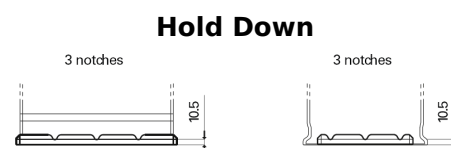

**Product overview**

Batteries for Trucks, Buses, Construction, Agriculture

**StartPRO EG1406**

Part number	EG1406
Technology	Flooded
EAN/GTIN	3661024035491
Voltage	12 V
Capacity	140.0 Ah
CCA	800 A
Length	510 mm
Width	175 mm
Height	225 mm
Box size	D08
Polarity	ETN 4
Terminal Type	EN taper post
Hold Down	B3
Weights (subject of variation)	33.50 kg