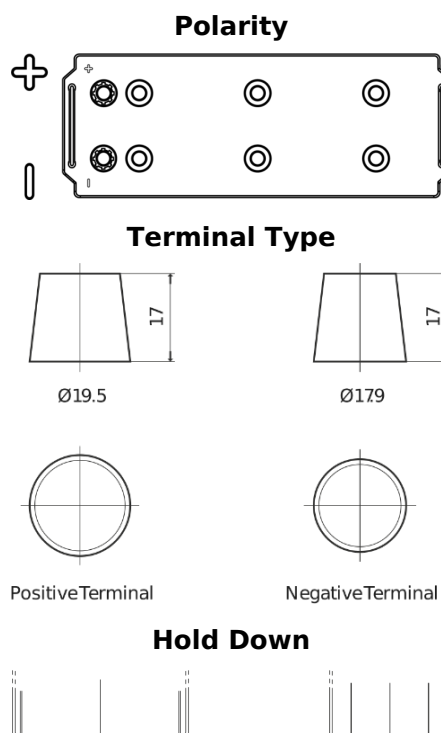

Product overview

Batteries for Trucks, Buses, Construction, Agriculture

StartPRO EG1403

Part number	EG1403
Technology	Flooded
EAN/GTIN	3661024035422
Voltage	12 V
Capacity	140.0 Ah
CCA	800 A
Length	513 mm
Width	189 mm
Height	223 mm
Box size	D04
Polarity	ETN 3
Terminal Type	EN taper post
Hold Down	B0
Weights (subject of variation)	34.10 kg