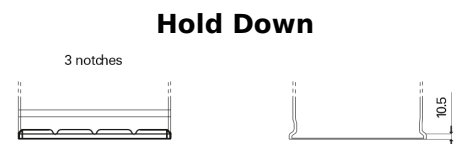

Product overview

Batteries for Trucks, Buses, Construction, Agriculture

StartPRO EG1402

Part number	EG1402
Technology	Flooded
EAN/GTIN	3661024035347
Voltage	12 V
Capacity	140.0 Ah
CCA	900 A
Length	508 mm
Width	175 mm
Height	205 mm
Box size	ATM
Polarity	ETN 0
Terminal Type	EN taper post
Hold Down	B1
Weights (subject of variation)	33.80 kg