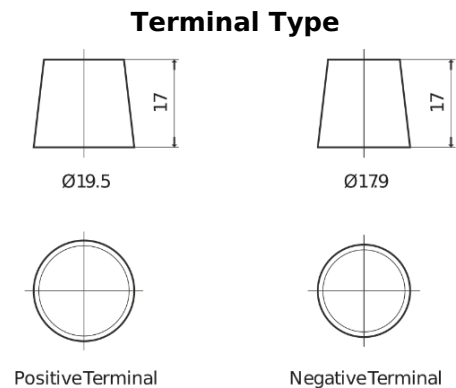

Product overview

Batteries for Trucks, Buses, Construction, Agriculture

StartPRO EG1402

Part number	EG1402
Technology	Flooded
EAN/GTIN	3661024035347
Voltage	12 V
Capacity	140.0 Ah
CCA	900 A
Length	508 mm
Width	175 mm
Height	205 mm
Box size	ATM
Polarity	ETN 0
Terminal Type	EN taper post
Hold Down	B1
Weights (subject of variation)	33.80 kg