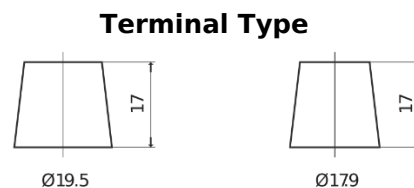

**Product overview**

Batteries for Trucks, Buses, Construction, Agriculture

**Endurance+PRO Gel ED2103**

Part number	ED2103
Technology	GEL
EAN/GTIN	3661024037341
Voltage	12 V
Capacity	210 Ah
CCA	1030 A
Length	518 mm
Width	274 mm
Height	240 mm
Box size	D06
Polarity	ETN 3
Terminal Type	EN taper post
Hold Down	B0
Weights (subject of variation)	63.50 kg