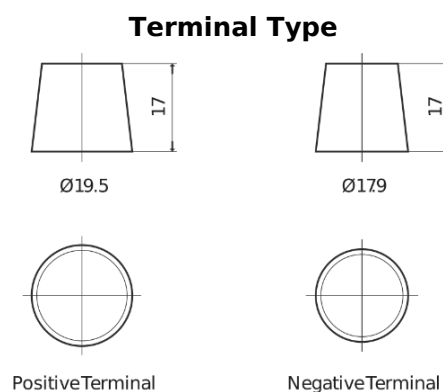

Product overview

Batteries for Trucks, Buses, Construction, Agriculture

StartPRO EG1353

Part number	EG1353
Technology	Flooded
EAN/GTIN	3661024035545
Voltage	12 V
Capacity	135.0 Ah
CCA	1000 A
Length	514 mm
Width	218 mm
Height	210 mm
Box size	DB9
Polarity	ETN 3
Terminal Type	EN taper post
Hold Down	B0
Weights (subject of variation)	39.80 kg