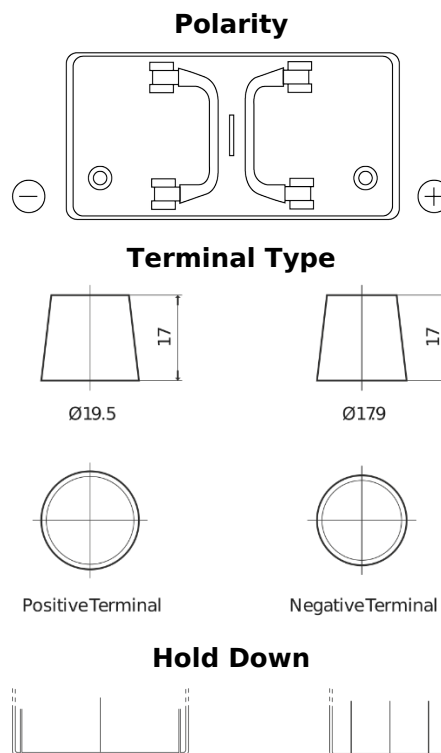

**Product overview**

Batteries for Trucks, Buses, Construction, Agriculture

**StartPRO EG1250**

Part number	EG1250
Technology	Flooded
EAN/GTIN	3661024035408
Voltage	12 V
Capacity	125.0 Ah
CCA	760 A
Length	349 mm
Width	175 mm
Height	285 mm
Box size	D03
Polarity	ETN 0
Terminal Type	EN taper post
Hold Down	B0
Weights (subject of variation)	29.50 kg