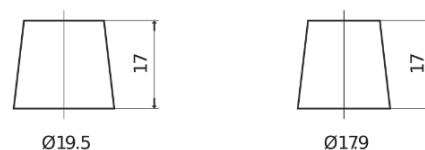

**Product overview**

Batteries for Trucks, Buses, Construction, Agriculture

**StartPRO EG1250**

Part number	EG1250
Technology	Flooded
EAN/GTIN	3661024035408
Voltage	12 V
Capacity	125.0 Ah
CCA	760 A
Length	349 mm
Width	175 mm
Height	285 mm
Box size	D03
Polarity	ETN 0
Terminal Type	EN taper post
Hold Down	B0
Weights (subject of variation)	29.50 kg

**Polarity**

**Terminal Type**

Positive Terminal

Negative Terminal

**Hold Down**

Design, features and specifications are subject to change without notice. We disclaim any representation or warranty, express or implied, concerning the data or recommendations, and in no event shall be liable for any loss or damage claimed to have arisen as a result. Some products may not be available in your local market.