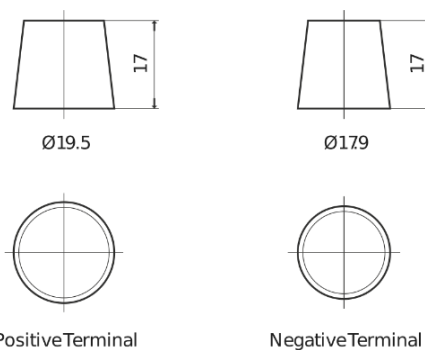

Terminal Type

Hold Down

Design, features and specifications are subject to change without notice. We disclaim any representation or warranty, express or implied, concerning the data or recommendations, and in no event shall be liable for any loss or damage claimed to have arisen as a result. Some products may not be available in your local market.