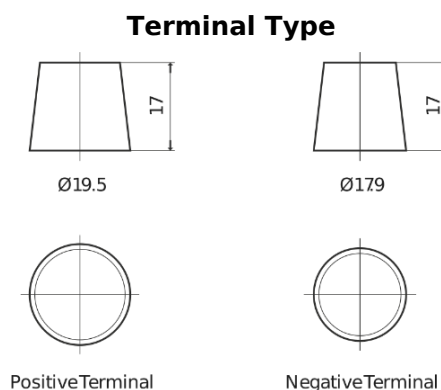

**Product overview**

Batteries for Trucks, Buses, Construction, Agriculture

**StartPRO EG1206**

Part number	EG1206
Technology	Flooded
EAN/GTIN	3661024037013
Voltage	12 V
Capacity	120.0 Ah
CCA	680 A
Length	510 mm
Width	175 mm
Height	225 mm
Box size	D08
Polarity	ETN 4
Terminal Type	EN taper post
Hold Down	B3
Weights (subject of variation)	31.80 kg