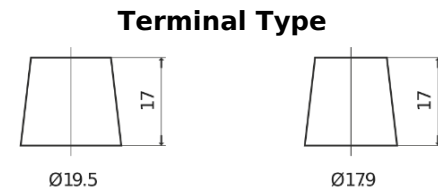

Product overview

Batteries for Trucks, Buses, Construction, Agriculture

StartPRO EG1101

Part number	EG1101
Technology	Flooded
EAN/GTIN	3661024035385
Voltage	12 V
Capacity	110.0 Ah
CCA	750 A
Length	349 mm
Width	175 mm
Height	235 mm
Box size	D02
Polarity	ETN 1
Terminal Type	EN taper post
Hold Down	B0
Weights (subject of variation)	25.40 kg