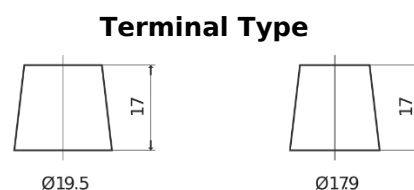

Product overview

Batteries for Trucks, Buses, Construction, Agriculture

Endurance+PRO Gel ED2103T

Part number	ED2103T
Technology	GEL
EAN/GTIN	3661024037624
Voltage	12 V
Capacity	210 Ah
CCA	800 A
Length	518 mm
Width	274 mm
Height	240 mm
Box size	D06
Polarity	ETN 3
Terminal Type	EN taper post
Hold Down	B0
Weights (subject of variation)	66.00 kg