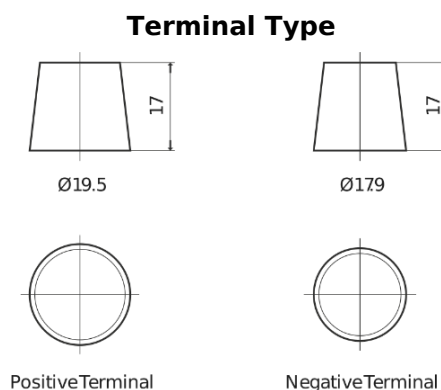

Product overview

Batteries for Trucks, Buses, Construction, Agriculture

PowerPRO EF1853

Part number	EF1853
Technology	Flooded
EAN/GTIN	3661024035316
Voltage	12 V
Capacity	185.0 Ah
CCA	1150 A
Length	513 mm
Width	223 mm
Height	223 mm
Box size	D05
Polarity	ETN 3
Terminal Type	EN taper post
Hold Down	B0
Weights (subject of variation)	43.90 kg