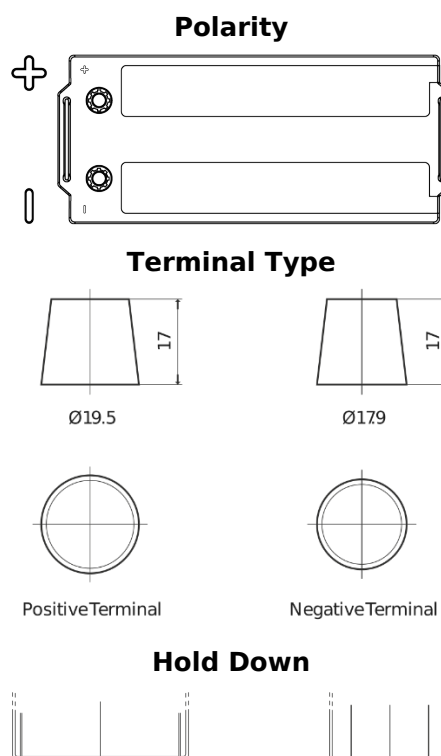

**Product overview**

Batteries for Trucks, Buses, Construction, Agriculture

**PowerPRO Agri&Construction TJ1723**

Part number	TJ1723
Technology	Flooded
EAN/GTIN	3661024056731
Voltage	12 V
Capacity	172 Ah
CCA	1390 A
Length	513 mm
Width	223 mm
Height	223 mm
Box size	D05
Polarity	ETN 3
Terminal Type	EN taper post
Hold Down	B0
Weights (subject of variation)	48.80 kg