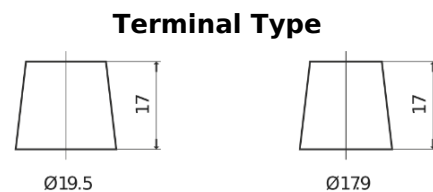

**Product overview**

Batteries for Trucks, Buses, Construction, Agriculture

**PowerPRO EF1453**

Part number	EF1453
Technology	Flooded
EAN/GTIN	3661024035309
Voltage	12 V
Capacity	145.0 Ah
CCA	900 A
Length	513 mm
Width	189 mm
Height	223 mm
Box size	D04
Polarity	ETN 3
Terminal Type	EN taper post
Hold Down	B0
Weights (subject of variation)	35.90 kg