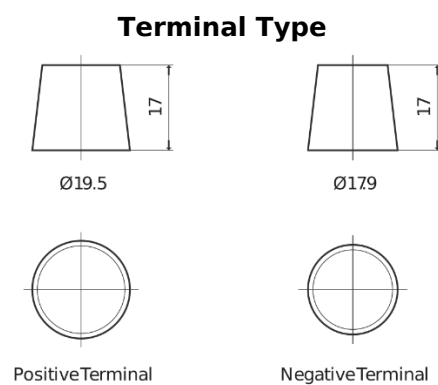

Product overview

Batteries for Trucks, Buses, Construction, Agriculture

PowerPRO EF1453

Part number	EF1453
Technology	Flooded
EAN/GTIN	3661024035309
Voltage	12 V
Capacity	145.0 Ah
CCA	900 A
Length	513 mm
Width	189 mm
Height	223 mm
Box size	D04
Polarity	ETN 3
Terminal Type	EN taper post
Hold Down	B0
Weights (subject of variation)	35.90 kg