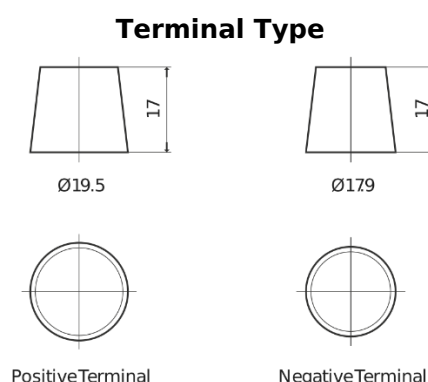

Product overview

Batteries for Trucks, Buses, Construction, Agriculture

PowerPRO Agri&Construction EJ1723

Part number	EJ1723
Technology	Flooded
EAN/GTIN	3661024036917
Voltage	12 V
Capacity	172 Ah
CCA	1390 A
Length	513 mm
Width	223 mm
Height	223 mm
Box size	D05
Polarity	ETN 3
Terminal Type	EN taper post
Hold Down	B0
Weights (subject of variation)	48.80 kg