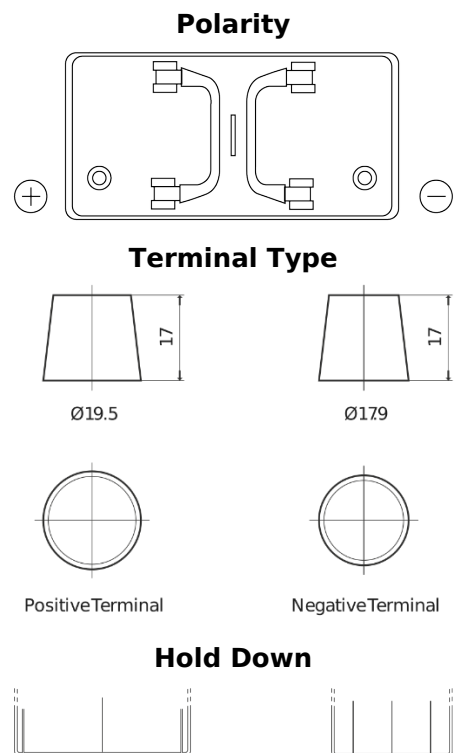

Product overview

Batteries for Trucks, Buses, Construction, Agriculture

PowerPRO EF1251

Part number	EF1251
Technology	Flooded
EAN/GTIN	3661024037952
Voltage	12 V
Capacity	125.0 Ah
CCA	850 A
Length	349 mm
Width	175 mm
Height	285 mm
Box size	D03
Polarity	ETN 1
Terminal Type	EN taper post
Hold Down	B0
Weights (subject of variation)	31.00 kg