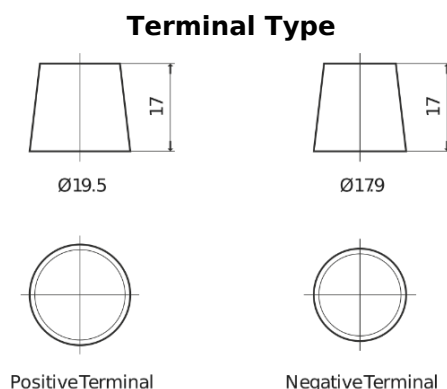

Product overview

Batteries for Trucks, Buses, Construction, Agriculture

PowerPRO EF1251

Part number	EF1251
Technology	Flooded
EAN/GTIN	3661024037952
Voltage	12 V
Capacity	125.0 Ah
CCA	850 A
Length	349 mm
Width	175 mm
Height	285 mm
Box size	D03
Polarity	ETN 1
Terminal Type	EN taper post
Hold Down	B0
Weights (subject of variation)	31.00 kg