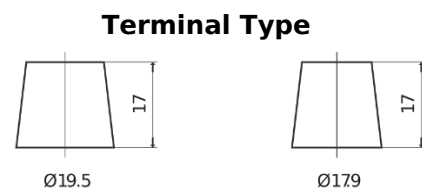

**Product overview**

Batteries for Trucks, Buses, Construction, Agriculture

**PowerPRO EF1250**

Part number	EF1250
Technology	Flooded
EAN/GTIN	3661024037945
Voltage	12 V
Capacity	125.0 Ah
CCA	850 A
Length	349 mm
Width	175 mm
Height	285 mm
Box size	D03
Polarity	ETN 0
Terminal Type	EN taper post
Hold Down	B0
Weights (subject of variation)	31.00 kg