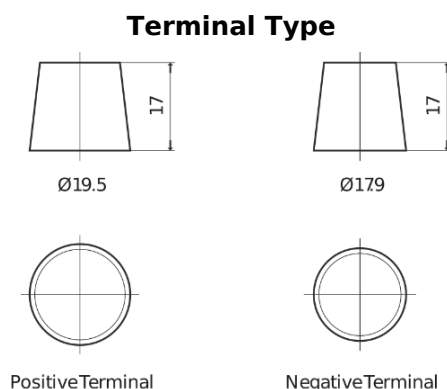

Product overview

Batteries for Trucks, Buses, Construction, Agriculture

PowerPRO EF1250

| | |
|--------------------------------|---------------|
| Part number | EF1250 |
| Technology | Flooded |
| EAN/GTIN | 3661024037945 |
| Voltage | 12 V |
| Capacity | 125.0 Ah |
| CCA | 850 A |
| Length | 349 mm |
| Width | 175 mm |
| Height | 285 mm |
| Box size | D03 |
| Polarity | ETN 0 |
| Terminal Type | EN taper post |
| Hold Down | B0 |
| Weights (subject of variation) | 31.00 kg |