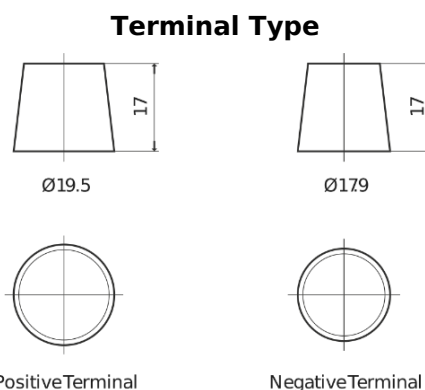

Product overview

Batteries for Trucks, Buses, Construction, Agriculture

StrongPRO EFB+ EE2353

Part number	EE2353
Technology	EFB
EAN/GTIN	3661024036870
Voltage	12 V
Capacity	235.0 Ah
CCA	1200 A
Length	518 mm
Width	274 mm
Height	240 mm
Box size	D06
Polarity	ETN 3
Terminal Type	EN taper post
Hold Down	B0
Weights (subject of variation)	58.20 kg