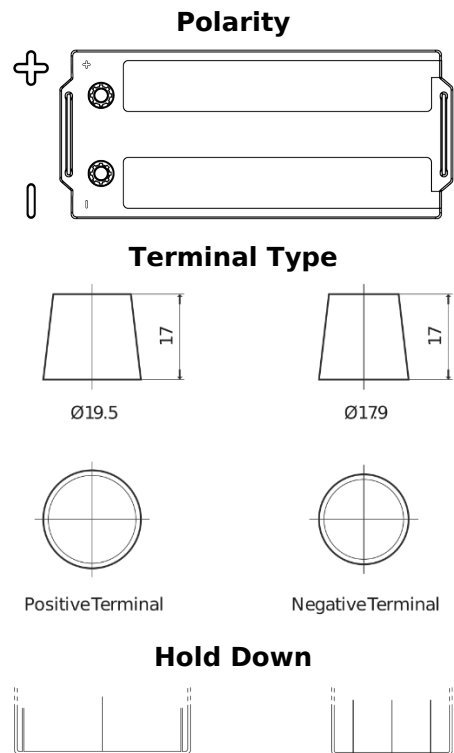

Product overview

Batteries for Trucks, Buses, Construction, Agriculture

PowerPRO TF1853

| | |
|--------------------------------|---------------|
| Part number | TF1853 |
| Technology | Flooded |
| EAN/GTIN | 3661024055314 |
| Voltage | 12 V |
| Capacity | 185 Ah |
| CCA | 1150 A |
| Length | 513 mm |
| Width | 223 mm |
| Height | 223 mm |
| Box size | D05 |
| Polarity | ETN 3 |
| Terminal Type | EN taper post |
| Hold Down | B0 |
| Weights (subject of variation) | 43.90 kg |