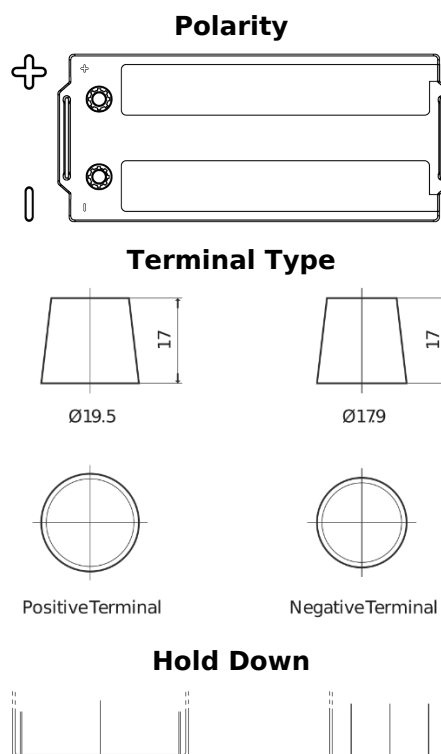

Product overview

Batteries for Trucks, Buses, Construction, Agriculture

PowerPRO FF1853

Part number	FF1853
Technology	Flooded
EAN/GTIN	3661024045315
Voltage	12 V
Capacity	185 Ah
CCA	1150 A
Length	513 mm
Width	223 mm
Height	223 mm
Box size	D05
Polarity	ETN 3
Terminal Type	EN taper post
Hold Down	B0
Weights (subject of variation)	43.90 kg