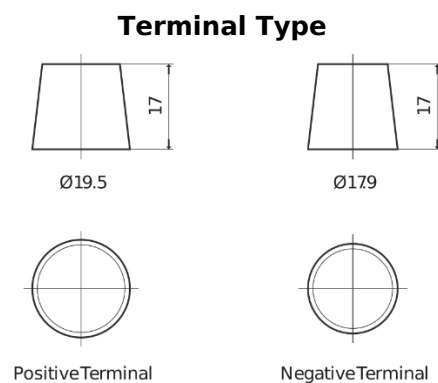

**Product overview**

Batteries for Trucks, Buses, Construction, Agriculture

**StrongPRO EFB+ EE1403**

Part number	EE1403
Technology	EFB
EAN/GTIN	3661024035248
Voltage	12 V
Capacity	140.0 Ah
CCA	800 A
Length	513 mm
Width	189 mm
Height	223 mm
Box size	D04
Polarity	ETN 3
Terminal Type	EN taper post
Hold Down	B0
Weights (subject of variation)	38.20 kg