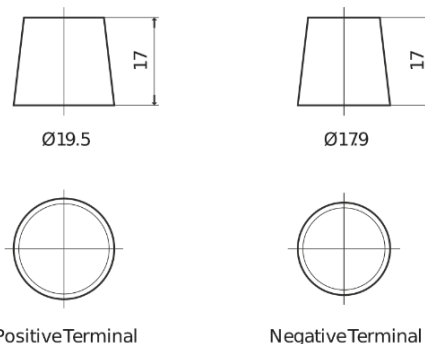

Terminal Type

Hold Down

Design, features and specifications are subject to change without notice. We disclaim any representation or warranty, express or implied, concerning the data or recommendations, and in no event shall be liable for any loss or damage claimed to have arisen as a result. Some products may not be available in your local market.