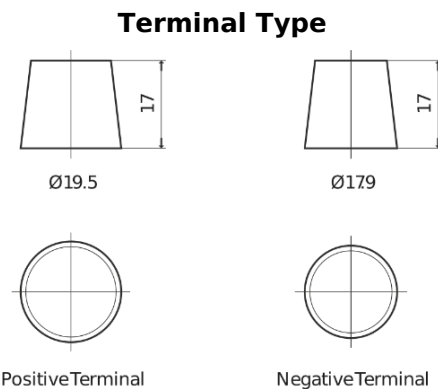

Product overview

Batteries for Trucks, Buses, Construction, Agriculture

Endurance+PRO Gel ED2103T

Part number	ED2103T
Technology	GEL
EAN/GTIN	3661024037624
Voltage	12 V
Capacity	210.0 Ah
CCA	800 A
Length	518 mm
Width	274 mm
Height	240 mm
Box size	D06
Polarity	ETN 3
Terminal Type	EN taper post
Hold Down	B0
Weights (subject of variation)	66.00 kg