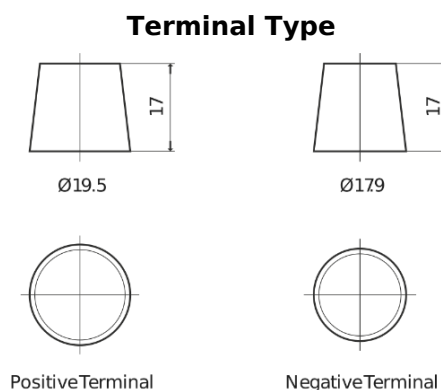

**Product overview**

Batteries for Trucks, Buses, Construction, Agriculture

**Endurance+PRO Gel ED2103**

Part number	ED2103
Technology	GEL
EAN/GTIN	3661024037341
Voltage	12 V
Capacity	210.0 Ah
CCA	1030 A
Length	518 mm
Width	274 mm
Height	240 mm
Box size	D06
Polarity	ETN 3
Terminal Type	EN taper post
Hold Down	B0
Weights (subject of variation)	63.50 kg