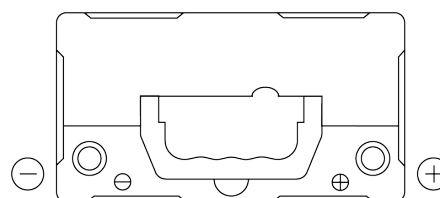

**Product overview**

Batteries for Cars

**Technica TB454**

Part number	TB454
Technology	Flooded
EAN/GTIN	3661024054379
Voltage	12 V
Capacity	45 Ah
CCA	330 A
Length	237 mm
Width	127 mm
Height	227 mm
Box size	B24
Polarity	ETN 0
Terminal Type	EN taper post
Hold Down	B0
Weights (subject of variation)	11.40 kg

**Polarity**

**Terminal Type**

Positive Terminal

Negative Terminal

**Hold Down**

Design, features and specifications are subject to change without notice. We disclaim any representation or warranty, express or implied, concerning the data or recommendations, and in no event shall be liable for any loss or damage claimed to have arisen as a result. Some products may not be available in your local market.