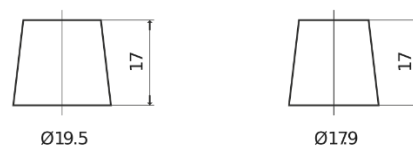

**Product overview**

Batteries for Cars

**Technica TB454**

Part number	TB454
Technology	Flooded
EAN/GTIN	3661024054379
Voltage	12 V
Capacity	45 Ah
CCA	330 A
Length	237 mm
Width	127 mm
Height	227 mm
Box size	B24
Polarity	ETN 0
Terminal Type	EN taper post
Hold Down	B0
Weights (subject of variation)	11.40 kg

**Polarity**

**Terminal Type**

Positive Terminal

Negative Terminal

**Hold Down**

Design, features and specifications are subject to change without notice. We disclaim any representation or warranty, express or implied, concerning the data or recommendations, and in no event shall be liable for any loss or damage claimed to have arisen as a result. Some products may not be available in your local market.