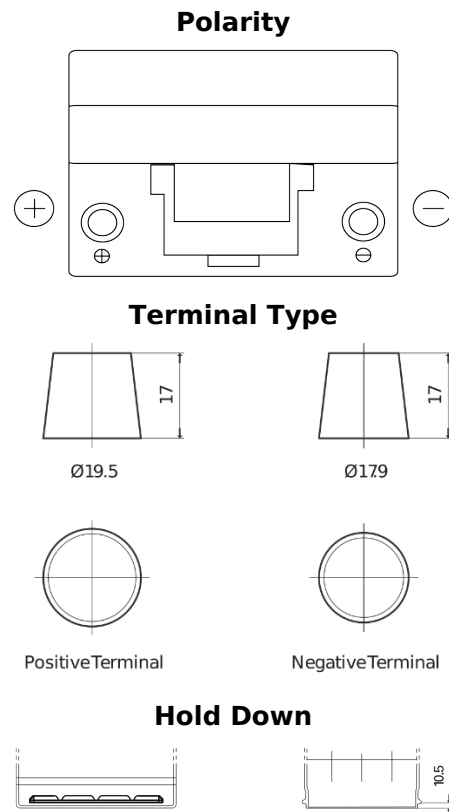

Product overview

Batteries for Cars

Classic EC905

Part number	EC905
Technology	Flooded
EAN/GTIN	3661024034760
Voltage	12 V
Capacity	90.0 Ah
CCA	680 A
Length	306 mm
Width	173 mm
Height	222 mm
Box size	D31
Polarity	ETN 1
Terminal Type	EN taper post
Hold Down	Korean B1
Weights (subject of variation)	19.90 kg