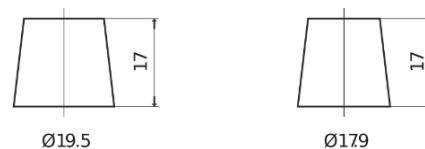

**Product overview**

Batteries for Cars

**Classic EC905**

Part number	EC905
Technology	Flooded
EAN/GTIN	3661024034760
Voltage	12 V
Capacity	90.0 Ah
CCA	680 A
Length	306 mm
Width	173 mm
Height	222 mm
Box size	D31
Polarity	ETN 1
Terminal Type	EN taper post
Hold Down	Korean B1
Weights (subject of variation)	19.90 kg

**Polarity**

**Terminal Type**

Positive Terminal

Negative Terminal

**Hold Down**

Design, features and specifications are subject to change without notice. We disclaim any representation or warranty, express or implied, concerning the data or recommendations, and in no event shall be liable for any loss or damage claimed to have arisen as a result. Some products may not be available in your local market.