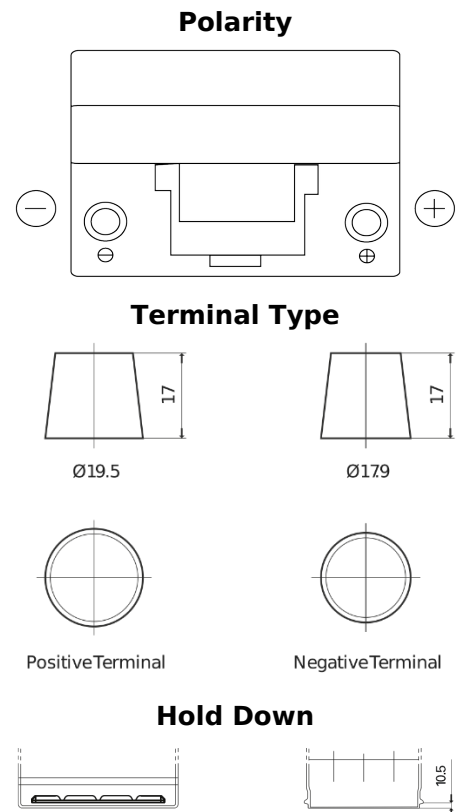

Product overview

Batteries for Cars

Classic EC904

Part number	EC904
Technology	Flooded
EAN/GTIN	3661024034753
Voltage	12 V
Capacity	90.0 Ah
CCA	680 A
Length	306 mm
Width	173 mm
Height	222 mm
Box size	D31
Polarity	ETN 0
Terminal Type	EN taper post
Hold Down	Korean B1
Weights (subject of variation)	19.90 kg