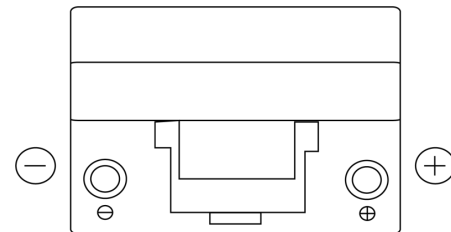

Product overview

Batteries for Cars

Classic EC904

| | |
|--------------------------------|---------------|
| Part number | EC904 |
| Technology | Flooded |
| EAN/GTIN | 3661024034753 |
| Voltage | 12 V |
| Capacity | 90.0 Ah |
| CCA | 680 A |
| Length | 306 mm |
| Width | 173 mm |
| Height | 222 mm |
| Box size | D31 |
| Polarity | ETN 0 |
| Terminal Type | EN taper post |
| Hold Down | Korean B1 |
| Weights (subject of variation) | 19.90 kg |

Polarity

Terminal Type

Positive Terminal

Negative Terminal

Hold Down

Design, features and specifications are subject to change without notice. We disclaim any representation or warranty, express or implied, concerning the data or recommendations, and in no event shall be liable for any loss or damage claimed to have arisen as a result. Some products may not be available in your local market.