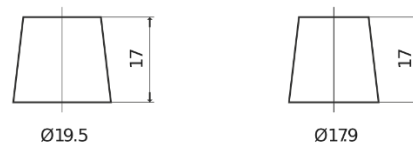

**Product overview**

Batteries for Cars

**Classic EC900**

Part number	EC900
Technology	Flooded
EAN/GTIN	3661024034838
Voltage	12 V
Capacity	90.0 Ah
CCA	720 A
Length	353 mm
Width	175 mm
Height	190 mm
Box size	L05
Polarity	ETN 0
Terminal Type	EN taper post
Hold Down	B13
Weights (subject of variation)	20.50 kg

**Polarity**

**Terminal Type**

Positive Terminal

Negative Terminal

**Hold Down**

Design, features and specifications are subject to change without notice. We disclaim any representation or warranty, express or implied, concerning the data or recommendations, and in no event shall be liable for any loss or damage claimed to have arisen as a result. Some products may not be available in your local market.