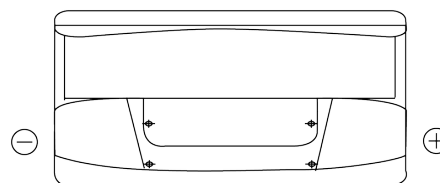

**Product overview**

Batteries for Cars

**Classic EC900**

Part number	EC900
Technology	Flooded
EAN/GTIN	3661024034838
Voltage	12 V
Capacity	90.0 Ah
CCA	720 A
Length	353 mm
Width	175 mm
Height	190 mm
Box size	L05
Polarity	ETN 0
Terminal Type	EN taper post
Hold Down	B13
Weights (subject of variation)	20.50 kg

**Polarity**

**Terminal Type**

Positive Terminal

Negative Terminal

**Hold Down**

Design, features and specifications are subject to change without notice. We disclaim any representation or warranty, express or implied, concerning the data or recommendations, and in no event shall be liable for any loss or damage claimed to have arisen as a result. Some products may not be available in your local market.