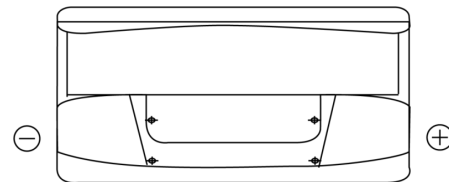

Product overview

Batteries for Cars

Classic EC900

Part number	EC900
Technology	Flooded
EAN/GTIN	3661024034838
Voltage	12 V
Capacity	90.0 Ah
CCA	720 A
Length	353 mm
Width	175 mm
Height	190 mm
Box size	L05
Polarity	ETN 0
Terminal Type	EN taper post
Hold Down	B13
Weights (subject of variation)	20.50 kg

Polarity

Terminal Type

Positive Terminal

Negative Terminal

Hold Down

Design, features and specifications are subject to change without notice. We disclaim any representation or warranty, express or implied, concerning the data or recommendations, and in no event shall be liable for any loss or damage claimed to have arisen as a result. Some products may not be available in your local market.