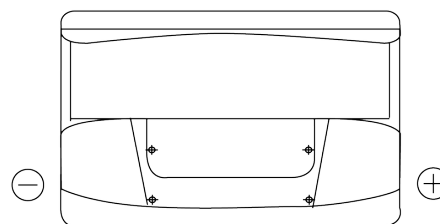

Product overview

Batteries for Cars

Classic EC700

Part number	EC700
Technology	Flooded
EAN/GTIN	3661024034821
Voltage	12 V
Capacity	70.0 Ah
CCA	640 A
Length	278 mm
Width	175 mm
Height	190 mm
Box size	L03
Polarity	ETN 0
Terminal Type	EN taper post
Hold Down	B13
Weights (subject of variation)	16.00 kg

Polarity

Terminal Type

Positive Terminal

Negative Terminal

Hold Down

Design, features and specifications are subject to change without notice. We disclaim any representation or warranty, express or implied, concerning the data or recommendations, and in no event shall be liable for any loss or damage claimed to have arisen as a result. Some products may not be available in your local market.