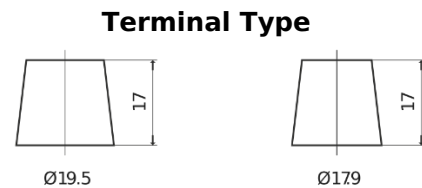

Product overview

Batteries for Trucks, Buses, Construction, Agriculture

EndurancePRO EFB TX1803

Part number	TX1803
Technology	EFB
EAN/GTIN	3661024056625
Voltage	12 V
Capacity	180 Ah
CCA	1000 A
Length	513 mm
Width	223 mm
Height	223 mm
Box size	D05
Polarity	ETN 3
Terminal Type	EN taper post
Hold Down	B0
Weights (subject of variation)	46.10 kg