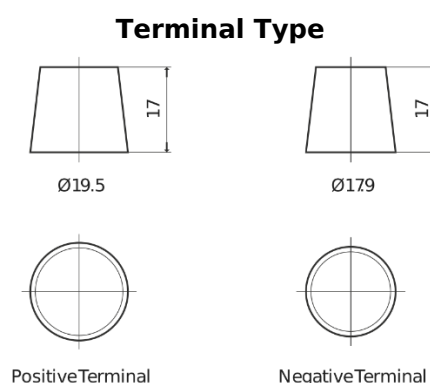

Product overview

Batteries for Marine and Leisure

Dual ER850

Part number	ER850
Technology	Flooded
EAN/GTIN	3661024037440
Voltage	12 V
Capacity	180 Ah
CCA	1000 A
Watt hour	850 Wh
Length	513 mm
Width	223 mm
Height	223 mm
Box size	D05
Polarity	ETN 3
Terminal Type	EN taper post
Hold Down	B0
Weights (subject of variation)	46.10 kg