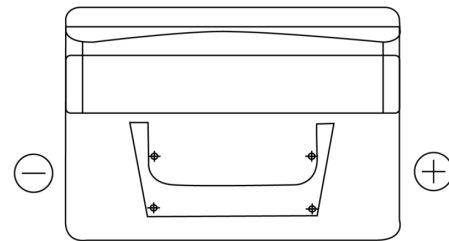

**Product overview**

Batteries for Cars

**Classic EC542**

Part number	EC542
Technology	Flooded
EAN/GTIN	3661024034852
Voltage	12 V
Capacity	54.0 Ah
CCA	500 A
Length	242 mm
Width	175 mm
Height	175 mm
Box size	LB2
Polarity	ETN 0
Terminal Type	EN taper post
Hold Down	B13
Weights (subject of variation)	12.90 kg

**Polarity**

**Terminal Type**

Positive Terminal

Negative Terminal

**Hold Down**

Design, features and specifications are subject to change without notice. We disclaim any representation or warranty, express or implied, concerning the data or recommendations, and in no event shall be liable for any loss or damage claimed to have arisen as a result. Some products may not be available in your local market.