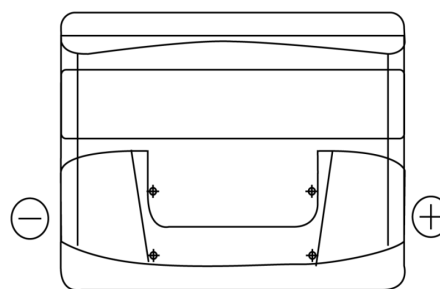

Product overview

Batteries for Cars

Classic EC440

Part number	EC440
Technology	Flooded
EAN/GTIN	3661024034784
Voltage	12 V
Capacity	44.0 Ah
CCA	360 A
Length	207 mm
Width	175 mm
Height	190 mm
Box size	L01
Polarity	ETN 0
Terminal Type	EN taper post
Hold Down	B13
Weights (subject of variation)	11.10 kg

Polarity

Terminal Type

Positive Terminal

Negative Terminal

Hold Down

Design, features and specifications are subject to change without notice. We disclaim any representation or warranty, express or implied, concerning the data or recommendations, and in no event shall be liable for any loss or damage claimed to have arisen as a result. Some products may not be available in your local market.