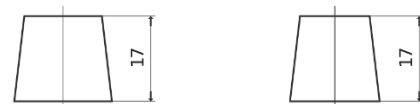

Product overview

Batteries for Cars

Excell EB955

Part number	EB955
Technology	Flooded
EAN/GTIN	3661024034463
Voltage	12 V
Capacity	95.0 Ah
CCA	760 A
Length	306 mm
Width	173 mm
Height	222 mm
Box size	D31
Polarity	ETN 1
Terminal Type	EN taper post
Hold Down	Korean B1
Weights (subject of variation)	20.60 kg

Polarity

Terminal Type

Ø19.5

Ø17.9

Positive Terminal

Negative Terminal

Hold Down

Design, features and specifications are subject to change without notice. We disclaim any representation or warranty, express or implied, concerning the data or recommendations, and in no event shall be liable for any loss or damage claimed to have arisen as a result. Some products may not be available in your local market.