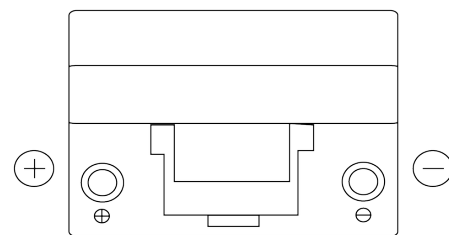

Product overview

Batteries for Cars

Excell EB955

Part number	EB955
Technology	Flooded
EAN/GTIN	3661024034463
Voltage	12 V
Capacity	95.0 Ah
CCA	760 A
Length	306 mm
Width	173 mm
Height	222 mm
Box size	D31
Polarity	ETN 1
Terminal Type	EN taper post
Hold Down	Korean B1
Weights (subject of variation)	20.60 kg

Polarity

Terminal Type

Ø19.5

Ø17.9

Positive Terminal

Negative Terminal

Hold Down

Design, features and specifications are subject to change without notice. We disclaim any representation or warranty, express or implied, concerning the data or recommendations, and in no event shall be liable for any loss or damage claimed to have arisen as a result. Some products may not be available in your local market.