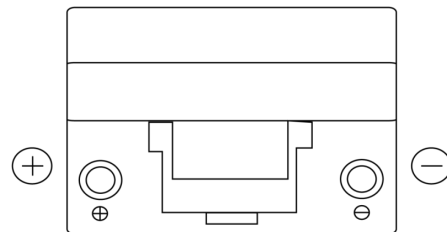

Product overview

Batteries for Cars

Excell EB955

Part number	EB955
Technology	Flooded
EAN/GTIN	3661024034463
Voltage	12 V
Capacity	95.0 Ah
CCA	760 A
Length	306 mm
Width	173 mm
Height	222 mm
Box size	D31
Polarity	ETN 1
Terminal Type	EN taper post
Hold Down	Korean B1
Weights (subject of variation)	20.60 kg

Polarity

Terminal Type

Positive Terminal

Negative Terminal

Hold Down

Design, features and specifications are subject to change without notice. We disclaim any representation or warranty, express or implied, concerning the data or recommendations, and in no event shall be liable for any loss or damage claimed to have arisen as a result. Some products may not be available in your local market.