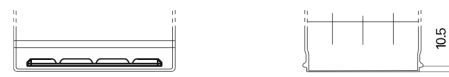

**Product overview**

Batteries for Cars

**Excell EB954**

Part number	EB954
Technology	Flooded
EAN/GTIN	3661024034456
Voltage	12 V
Capacity	95.0 Ah
CCA	760 A
Length	306 mm
Width	173 mm
Height	222 mm
Box size	D31
Polarity	ETN 0
Terminal Type	EN taper post
Hold Down	Korean B1
Weights (subject of variation)	20.60 kg

**Polarity**

**Terminal Type**

Positive Terminal

Negative Terminal

**Hold Down**

Design, features and specifications are subject to change without notice. We disclaim any representation or warranty, express or implied, concerning the data or recommendations, and in no event shall be liable for any loss or damage claimed to have arisen as a result. Some products may not be available in your local market.