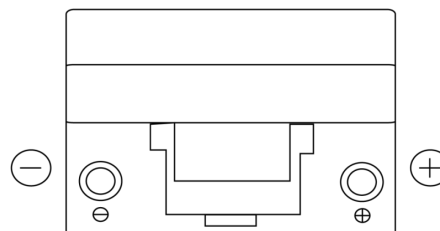

**Product overview**

Batteries for Cars

**Excell EB954**

Part number	EB954
Technology	Flooded
EAN/GTIN	3661024034456
Voltage	12 V
Capacity	95.0 Ah
CCA	760 A
Length	306 mm
Width	173 mm
Height	222 mm
Box size	D31
Polarity	ETN 0
Terminal Type	EN taper post
Hold Down	Korean B1
Weights (subject of variation)	20.60 kg

**Polarity**

**Terminal Type**

Positive Terminal

Negative Terminal

**Hold Down**

Design, features and specifications are subject to change without notice. We disclaim any representation or warranty, express or implied, concerning the data or recommendations, and in no event shall be liable for any loss or damage claimed to have arisen as a result. Some products may not be available in your local market.