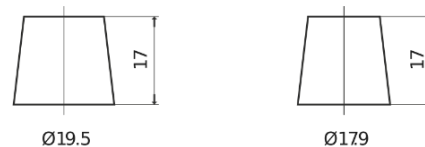

**Product overview**

Batteries for Cars

**Excell EB954**

Part number	EB954
Technology	Flooded
EAN/GTIN	3661024034456
Voltage	12 V
Capacity	95.0 Ah
CCA	760 A
Length	306 mm
Width	173 mm
Height	222 mm
Box size	D31
Polarity	ETN 0
Terminal Type	EN taper post
Hold Down	Korean B1
Weights (subject of variation)	20.60 kg

**Polarity**

**Terminal Type**

Positive Terminal

Negative Terminal

**Hold Down**

Design, features and specifications are subject to change without notice. We disclaim any representation or warranty, express or implied, concerning the data or recommendations, and in no event shall be liable for any loss or damage claimed to have arisen as a result. Some products may not be available in your local market.