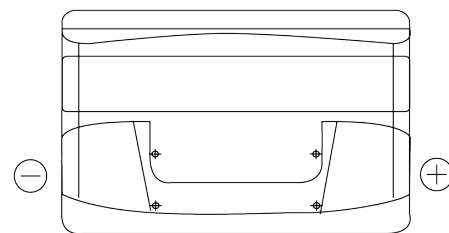

**Product overview**

Batteries for Cars

**Excell EB852**

Part number	EB852
Technology	Flooded
EAN/GTIN	3661024034661
Voltage	12 V
Capacity	85.0 Ah
CCA	760 A
Length	353 mm
Width	175 mm
Height	175 mm
Box size	LB5
Polarity	ETN 0
Terminal Type	EN taper post
Hold Down	B13
Weights (subject of variation)	19.40 kg

**Polarity**

**Terminal Type**

**Hold Down**

Design, features and specifications are subject to change without notice. We disclaim any representation or warranty, express or implied, concerning the data or recommendations, and in no event shall be liable for any loss or damage claimed to have arisen as a result. Some products may not be available in your local market.