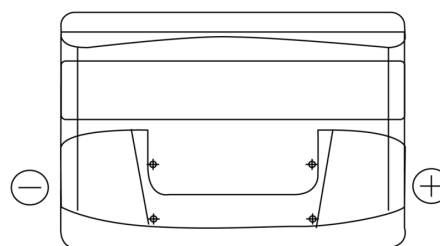

Product overview

Batteries for Cars

Excell EB802

Part number	EB802
Technology	Flooded
EAN/GTIN	3661024034654
Voltage	12 V
Capacity	80.0 Ah
CCA	700 A
Length	315 mm
Width	175 mm
Height	175 mm
Box size	LB4
Polarity	ETN 0
Terminal Type	EN taper post
Hold Down	B13
Weights (subject of variation)	17.80 kg

Polarity

Terminal Type

Positive Terminal

Negative Terminal

Hold Down

Design, features and specifications are subject to change without notice. We disclaim any representation or warranty, express or implied, concerning the data or recommendations, and in no event shall be liable for any loss or damage claimed to have arisen as a result. Some products may not be available in your local market.