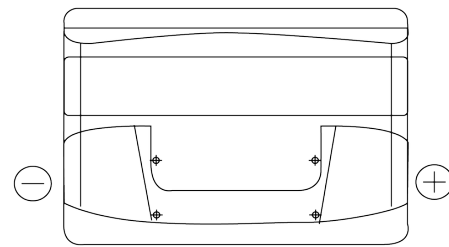

Product overview

Batteries for Cars

Excell EB802

Part number	EB802
Technology	Flooded
EAN/GTIN	3661024034654
Voltage	12 V
Capacity	80.0 Ah
CCA	700 A
Length	315 mm
Width	175 mm
Height	175 mm
Box size	LB4
Polarity	ETN 0
Terminal Type	EN taper post
Hold Down	B13
Weights (subject of variation)	17.80 kg

Polarity

Terminal Type

Positive Terminal

Negative Terminal

Hold Down

Design, features and specifications are subject to change without notice. We disclaim any representation or warranty, express or implied, concerning the data or recommendations, and in no event shall be liable for any loss or damage claimed to have arisen as a result. Some products may not be available in your local market.