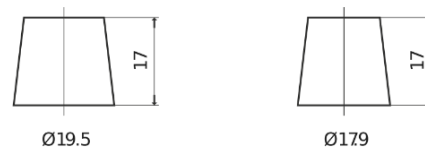

Product overview

Batteries for Cars

Excell EB802

Part number	EB802
Technology	Flooded
EAN/GTIN	3661024034654
Voltage	12 V
Capacity	80.0 Ah
CCA	700 A
Length	315 mm
Width	175 mm
Height	175 mm
Box size	LB4
Polarity	ETN 0
Terminal Type	EN taper post
Hold Down	B13
Weights (subject of variation)	17.80 kg

Polarity

Terminal Type

Positive Terminal

Negative Terminal

Hold Down

Design, features and specifications are subject to change without notice. We disclaim any representation or warranty, express or implied, concerning the data or recommendations, and in no event shall be liable for any loss or damage claimed to have arisen as a result. Some products may not be available in your local market.