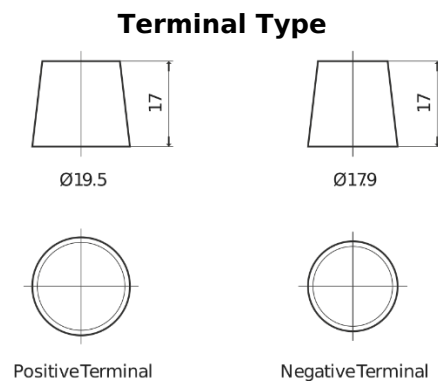

**Product overview**

Batteries for Trucks, Buses, Construction, Agriculture

**StartPRO EG1803**

Part number	EG1803
Technology	Flooded
EAN/GTIN	3661024035446
Voltage	12 V
Capacity	180 Ah
CCA	1000 A
Length	513 mm
Width	223 mm
Height	223 mm
Box size	D05
Polarity	ETN 3
Terminal Type	EN taper post
Hold Down	B0
Weights (subject of variation)	42.80 kg