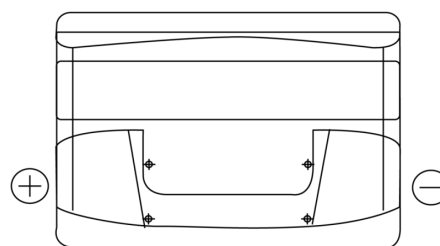

**Product overview**

Batteries for Cars

**Excell EB741**

Part number	EB741
Technology	Flooded
EAN/GTIN	3661024034562
Voltage	12 V
Capacity	74.0 Ah
CCA	680 A
Length	278 mm
Width	175 mm
Height	190 mm
Box size	L03
Polarity	ETN 1
Terminal Type	EN taper post
Hold Down	B13
Weights (subject of variation)	16.60 kg

**Polarity**

**Terminal Type**

**Hold Down**

Design, features and specifications are subject to change without notice. We disclaim any representation or warranty, express or implied, concerning the data or recommendations, and in no event shall be liable for any loss or damage claimed to have arisen as a result. Some products may not be available in your local market.