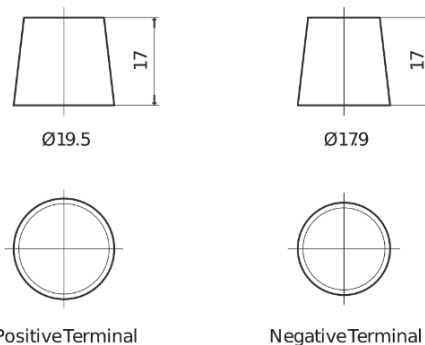

Terminal Type

Hold Down

Design, features and specifications are subject to change without notice. We disclaim any representation or warranty, express or implied, concerning the data or recommendations, and in no event shall be liable for any loss or damage claimed to have arisen as a result. Some products may not be available in your local market.