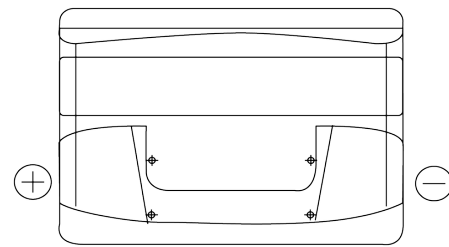

Product overview

Batteries for Cars

Excell EB741

Part number	EB741
Technology	Flooded
EAN/GTIN	3661024034562
Voltage	12 V
Capacity	74.0 Ah
CCA	680 A
Length	278 mm
Width	175 mm
Height	190 mm
Box size	L03
Polarity	ETN 1
Terminal Type	EN taper post
Hold Down	B13
Weights (subject of variation)	16.60 kg

Polarity

Terminal Type

Positive Terminal

Negative Terminal

Hold Down

Design, features and specifications are subject to change without notice. We disclaim any representation or warranty, express or implied, concerning the data or recommendations, and in no event shall be liable for any loss or damage claimed to have arisen as a result. Some products may not be available in your local market.