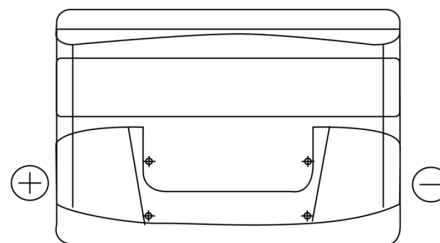

**Product overview**

Batteries for Cars

**Excell EB741**

Part number	EB741
Technology	Flooded
EAN/GTIN	3661024034562
Voltage	12 V
Capacity	74.0 Ah
CCA	680 A
Length	278 mm
Width	175 mm
Height	190 mm
Box size	L03
Polarity	ETN 1
Terminal Type	EN taper post
Hold Down	B13
Weights (subject of variation)	16.60 kg

**Polarity**

**Terminal Type**

Positive Terminal

Negative Terminal

**Hold Down**

Design, features and specifications are subject to change without notice. We disclaim any representation or warranty, express or implied, concerning the data or recommendations, and in no event shall be liable for any loss or damage claimed to have arisen as a result. Some products may not be available in your local market.