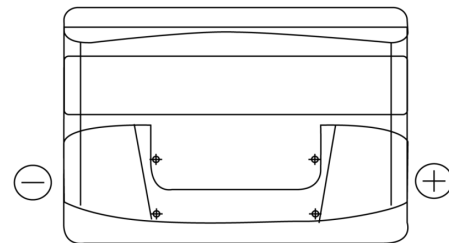

**Product overview**

Batteries for Cars

**Excell EB740**

|                                |               |
|--------------------------------|---------------|
| Part number                    | EB740         |
| Technology                     | Flooded       |
| EAN/GTIN                       | 3661024034555 |
| Voltage                        | 12 V          |
| Capacity                       | 74.0 Ah       |
| CCA                            | 680 A         |
| Length                         | 278 mm        |
| Width                          | 175 mm        |
| Height                         | 190 mm        |
| Box size                       | L03           |
| Polarity                       | ETN 0         |
| Terminal Type                  | EN taper post |
| Hold Down                      | B13           |
| Weights (subject of variation) | 16.60 kg      |

**Polarity**

**Terminal Type**

Positive Terminal      Negative Terminal

**Hold Down**

Design, features and specifications are subject to change without notice. We disclaim any representation or warranty, express or implied, concerning the data or recommendations, and in no event shall be liable for any loss or damage claimed to have arisen as a result. Some products may not be available in your local market.