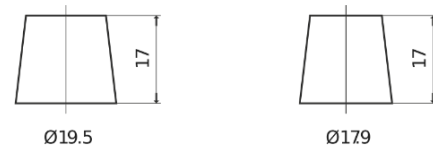

**Product overview**

Batteries for Cars

**Excell EB740**

|                                |               |
|--------------------------------|---------------|
| Part number                    | EB740         |
| Technology                     | Flooded       |
| EAN/GTIN                       | 3661024034555 |
| Voltage                        | 12 V          |
| Capacity                       | 74.0 Ah       |
| CCA                            | 680 A         |
| Length                         | 278 mm        |
| Width                          | 175 mm        |
| Height                         | 190 mm        |
| Box size                       | L03           |
| Polarity                       | ETN 0         |
| Terminal Type                  | EN taper post |
| Hold Down                      | B13           |
| Weights (subject of variation) | 16.60 kg      |

**Polarity**

**Terminal Type**

Positive Terminal      Negative Terminal

**Hold Down**

Design, features and specifications are subject to change without notice. We disclaim any representation or warranty, express or implied, concerning the data or recommendations, and in no event shall be liable for any loss or damage claimed to have arisen as a result. Some products may not be available in your local market.