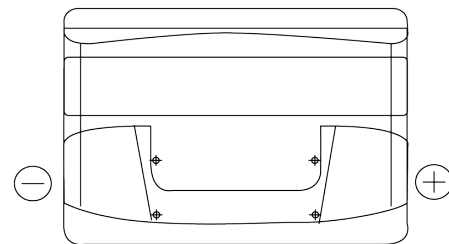

Product overview

Batteries for Cars

Excell EB712

Part number	EB712
Technology	Flooded
EAN/GTIN	3661024034647
Voltage	12 V
Capacity	71.0 Ah
CCA	670 A
Length	278 mm
Width	175 mm
Height	175 mm
Box size	LB3
Polarity	ETN 0
Terminal Type	EN taper post
Hold Down	B13
Weights (subject of variation)	15.30 kg

Polarity

Terminal Type

Positive Terminal

Negative Terminal

Hold Down

Design, features and specifications are subject to change without notice. We disclaim any representation or warranty, express or implied, concerning the data or recommendations, and in no event shall be liable for any loss or damage claimed to have arisen as a result. Some products may not be available in your local market.