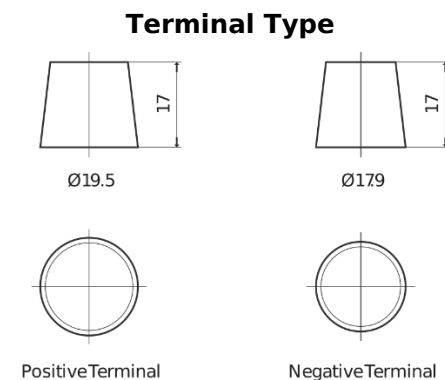

Product overview

Batteries for Cars

Excell EB705

Part number	EB705
Technology	Flooded
EAN/GTIN	3661024034449
Voltage	12 V
Capacity	70.0 Ah
CCA	540 A
Length	270 mm
Width	173 mm
Height	222 mm
Box size	D26
Polarity	ETN 1
Terminal Type	EN taper post
Hold Down	Korean B1+B6
Weights (subject of variation)	16.10 kg