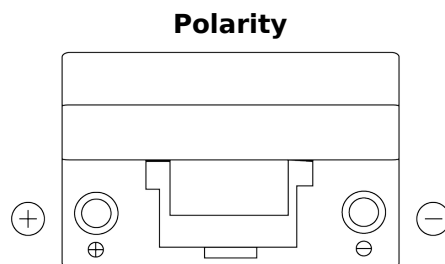

Product overview

Batteries for Cars

Excell EB705

Part number	EB705
Technology	Flooded
EAN/GTIN	3661024034449
Voltage	12 V
Capacity	70.0 Ah
CCA	540 A
Length	270 mm
Width	173 mm
Height	222 mm
Box size	D26
Polarity	ETN 1
Terminal Type	EN taper post
Hold Down	Korean B1+B6
Weights (subject of variation)	16.10 kg