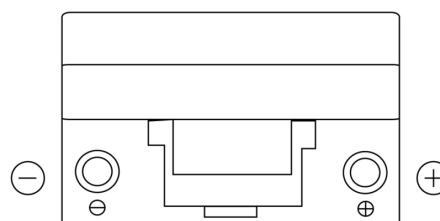

Product overview

Batteries for Cars

Excell EB704

Part number	EB704
Technology	Flooded
EAN/GTIN	3661024034432
Voltage	12 V
Capacity	70.0 Ah
CCA	540 A
Length	270 mm
Width	173 mm
Height	222 mm
Box size	D26
Polarity	ETN 0
Terminal Type	EN taper post
Hold Down	Korean B1+B6
Weights (subject of variation)	16.10 kg

Polarity

Terminal Type

Hold Down

Design, features and specifications are subject to change without notice. We disclaim any representation or warranty, express or implied, concerning the data or recommendations, and in no event shall be liable for any loss or damage claimed to have arisen as a result. Some products may not be available in your local market.