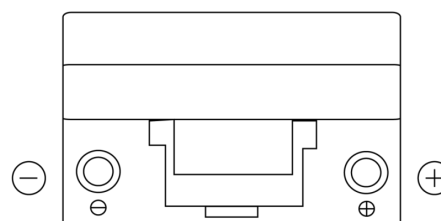

**Product overview**

Batteries for Cars

**Excell EB704**

Part number	EB704
Technology	Flooded
EAN/GTIN	3661024034432
Voltage	12 V
Capacity	70.0 Ah
CCA	540 A
Length	270 mm
Width	173 mm
Height	222 mm
Box size	D26
Polarity	ETN 0
Terminal Type	EN taper post
Hold Down	Korean B1+B6
Weights (subject of variation)	16.10 kg

**Polarity**

**Terminal Type**

Positive Terminal

Negative Terminal

**Hold Down**

Design, features and specifications are subject to change without notice. We disclaim any representation or warranty, express or implied, concerning the data or recommendations, and in no event shall be liable for any loss or damage claimed to have arisen as a result. Some products may not be available in your local market.