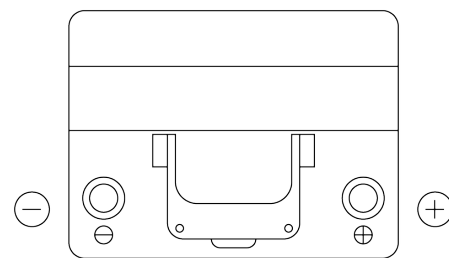

**Product overview**

Batteries for Cars

**Excell EB604**

Part number	EB604
Technology	Flooded
EAN/GTIN	3661024034418
Voltage	12 V
Capacity	60.0 Ah
CCA	480 A
Length	230 mm
Width	173 mm
Height	222 mm
Box size	D23
Polarity	ETN 0
Terminal Type	EN taper post
Hold Down	Korean B1
Weights (subject of variation)	14.60 kg

**Polarity**

**Terminal Type**

Positive Terminal

Negative Terminal

**Hold Down**

Design, features and specifications are subject to change without notice. We disclaim any representation or warranty, express or implied, concerning the data or recommendations, and in no event shall be liable for any loss or damage claimed to have arisen as a result. Some products may not be available in your local market.