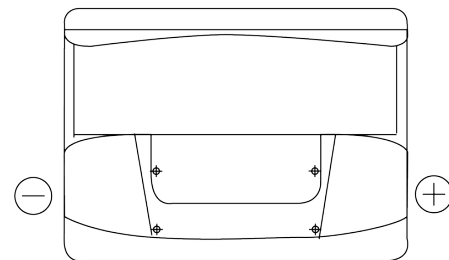

Product overview

Batteries for Cars

Excell EB602

Part number	EB602
Technology	Flooded
EAN/GTIN	3661024034630
Voltage	12 V
Capacity	60.0 Ah
CCA	540 A
Length	242 mm
Width	175 mm
Height	175 mm
Box size	LB2
Polarity	ETN 0
Terminal Type	EN taper post
Hold Down	B13
Weights (subject of variation)	12.90 kg

Polarity

Terminal Type

Positive Terminal

Negative Terminal

Hold Down

Design, features and specifications are subject to change without notice. We disclaim any representation or warranty, express or implied, concerning the data or recommendations, and in no event shall be liable for any loss or damage claimed to have arisen as a result. Some products may not be available in your local market.