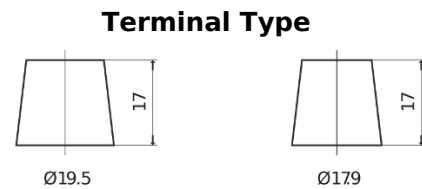

**Product overview**

Batteries for Trucks, Buses, Construction, Agriculture

**PowerPRO Agri&Construction FJ1523**

Part number	FJ1523
Technology	Flooded
EAN/GTIN	3661024046596
Voltage	12 V
Capacity	152 Ah
CCA	1130 A
Length	513 mm
Width	189 mm
Height	223 mm
Box size	D04
Polarity	ETN 3
Terminal Type	EN taper post
Hold Down	B0
Weights (subject of variation)	40.30 kg