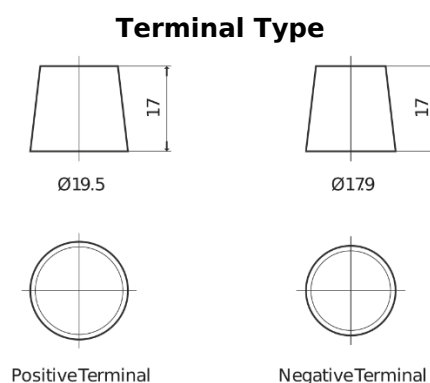

**Product overview**

Batteries for Trucks, Buses, Construction, Agriculture

**PowerPRO Agri&Construction EJ1523**

Part number	EJ1523
Technology	Flooded
EAN/GTIN	3661024036900
Voltage	12 V
Capacity	152 Ah
CCA	1130 A
Length	513 mm
Width	189 mm
Height	223 mm
Box size	D04
Polarity	ETN 3
Terminal Type	EN taper post
Hold Down	B0
Weights (subject of variation)	40.30 kg