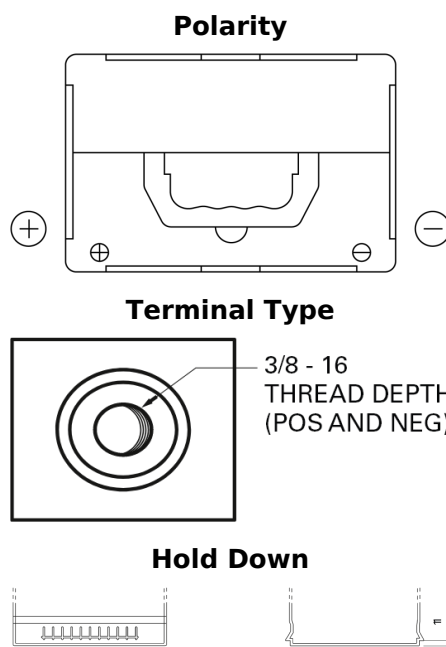

Product overview

Batteries for Cars

Excell EB558

Part number	EB558
Technology	Flooded
EAN/GTIN	3661024037419
Voltage	12 V
Capacity	55.0 Ah
CCA	620 A
Length	230 mm
Width	180 mm
Height	186 mm
Box size	G75
Polarity	ETN 1
Terminal Type	SAE S 3/8" side Terminal
Hold Down	B7
Weights (subject of variation)	14.20 kg