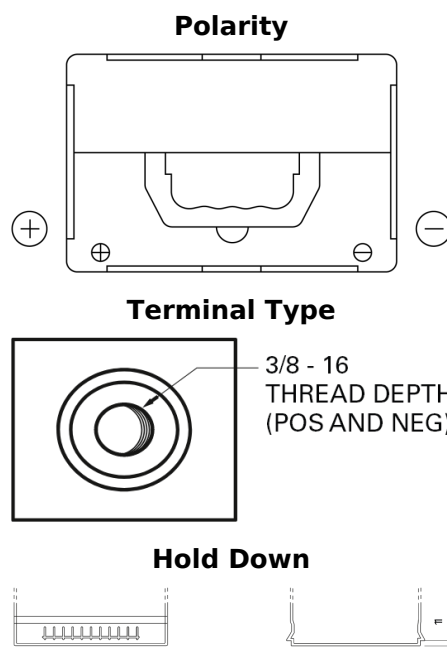

Product overview

Batteries for Cars

Excell EB558

Part number	EB558
Technology	Flooded
EAN/GTIN	3661024037419
Voltage	12 V
Capacity	55.0 Ah
CCA	620 A
Length	230 mm
Width	180 mm
Height	186 mm
Box size	G75
Polarity	ETN 1
Terminal Type	SAE S 3/8" side Terminal
Hold Down	B7
Weights (subject of variation)	14.20 kg