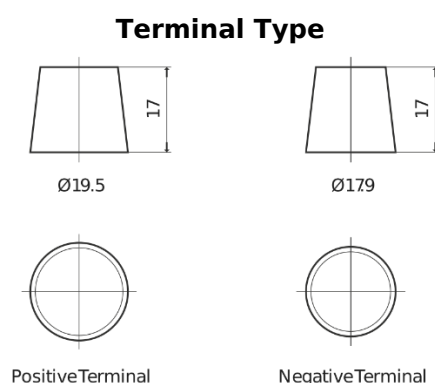

Product overview

Batteries for Trucks, Buses, Construction, Agriculture

PowerPRO TF1453

Part number	TF1453
Technology	Flooded
EAN/GTIN	3661024055307
Voltage	12 V
Capacity	145 Ah
CCA	900 A
Length	513 mm
Width	189 mm
Height	223 mm
Box size	D04
Polarity	ETN 3
Terminal Type	EN taper post
Hold Down	B0
Weights (subject of variation)	35.90 kg