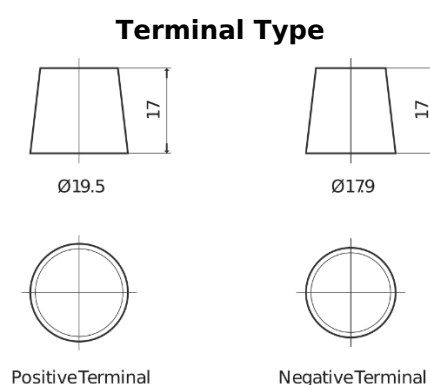

Product overview

Batteries for Trucks, Buses, Construction, Agriculture

PowerPRO EF1453

Part number	EF1453
Technology	Flooded
EAN/GTIN	3661024035309
Voltage	12 V
Capacity	145 Ah
CCA	900 A
Length	513 mm
Width	189 mm
Height	223 mm
Box size	D04
Polarity	ETN 3
Terminal Type	EN taper post
Hold Down	B0
Weights (subject of variation)	35.90 kg