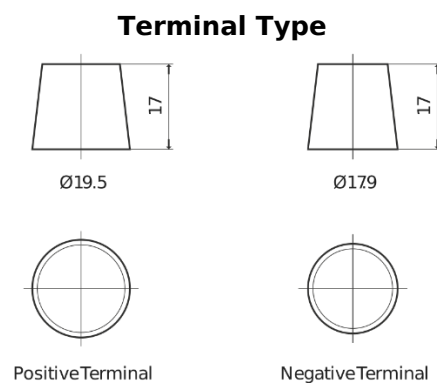

**Product overview**

Batteries for Trucks, Buses, Construction, Agriculture

**StrongPRO EFB+ EE1403**

Part number	EE1403
Technology	EFB
EAN/GTIN	3661024035248
Voltage	12 V
Capacity	140 Ah
CCA	800 A
Length	513 mm
Width	189 mm
Height	223 mm
Box size	D04
Polarity	ETN 3
Terminal Type	EN taper post
Hold Down	B0
Weights (subject of variation)	38.20 kg